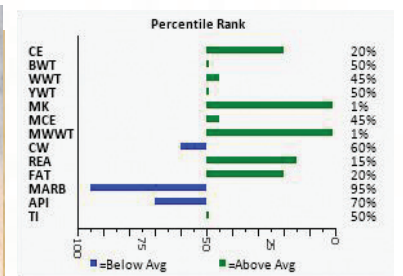

- **HOMO POLLED DILUTER FREE**
- A very high-quality bull that deserves a lot of consideration, check out his CE epd's
- His Anchor D Outlook dam is an outstanding cow purchased from Ferme Gagnon that has moved right to the top in 2 calf crops.
- Deep chested wide topped and great disposition with a very strong epd profile.

HOMO POLLED FULLBLOOD

1 WJS Manfredi 30M

WJS 30M	January 25, 2024	P1486723

sire SBV REPUTATION 707F
NUG ADVANTAGE 104J
NUG DANDIE 605D

CHERRY CREEK GLITZ 4D
SUNNY VALLEY RHEA 54C
ANCHOR D IMAX 250Y
NUG TYRA 424B

PERF	BW	SEPT 1	DEC 28	EPDS	CE	BW	WW	YW	Milk	MCE	MWWT
	90 lbs	931 lbs	1406 lbs		11.6	3.5	79.6	115.1	41.7	4.8	81.5

dam ANCHOR D OUTLOOK
FGAF MISS SPRING 124H
CEDAR CREEK SPRING

VIRGINIA PRECISION 16C
ANCHOR D KAEL 255C
ANCHOR D IMAX 250Y
CEDAR CREEK MOUNTAIN